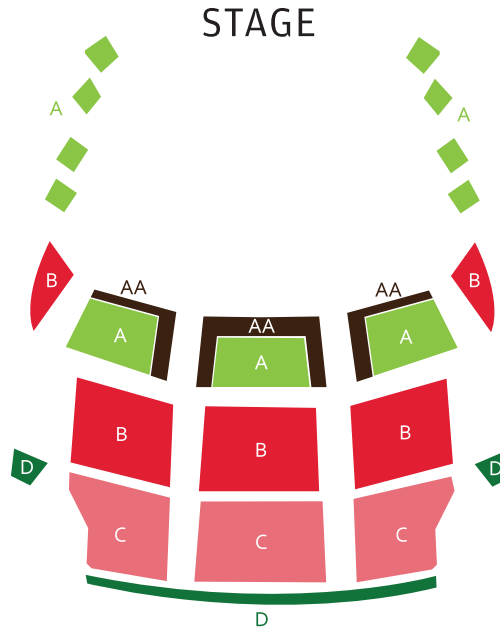

Cutler Majestic Theatre Seating Chart

ORCHESTRA (FIRST LEVEL)

MEZZANINE (SECOND LEVEL)

BALCONY (THIRD LEVEL)

Opera Boston Subscribers

Hotline: 617.451.9944

Single Ticket Buyers

ArtsEmerson Box Office: 617.824.8000

*There is no elevator access to the Mezzanine or Balcony, or the Upper Boxes. Please call the Patron Services Hotline to discuss accessible seating.

■ AA

■ A

■ B

■ C

■ D

FRIDAY

\$356

\$285

\$188

\$125

\$71

SUNDAY

\$375

\$300

\$196

\$130

\$75

TUESDAY

\$356

\$285

\$188

\$125

\$71