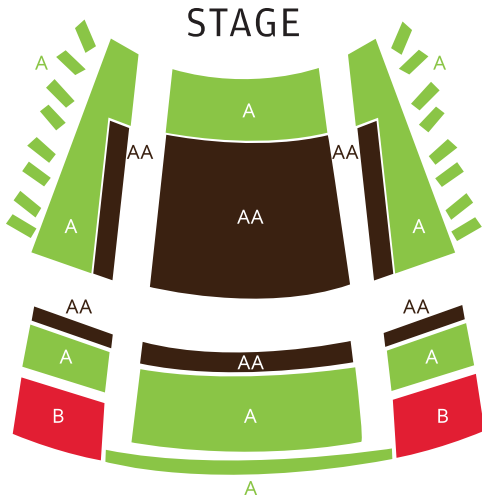

Cutler Majestic Theatre Seating Chart

ORCHESTRA (FIRST LEVEL)

MEZZANINE (SECOND LEVEL)

BALCONY (THIRD LEVEL)

Opera Boston Subscribers

Hotline: 617.451.9944

Single Ticket Buyers

ArtsEmerson Box Office: 617.824.8000

*There is no elevator access to the Mezzanine or Balcony, or the Upper Boxes. Please call the Patron Services Hotline to discuss accessible seating.

■ AA

■ A

■ B

■ C

■ D

FRIDAY

\$356

\$285

\$188

\$125

\$71

SUNDAY

\$375

\$300

\$196

\$130

\$75

TUESDAY

\$356

\$285

\$188

\$125

\$71