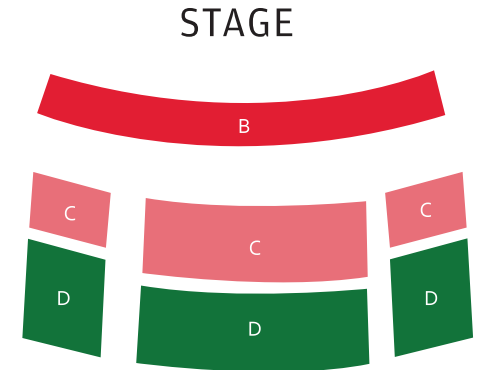

Cutler Majestic Theatre Seating Chart

ORCHESTRA (FIRST LEVEL)

MEZZANINE (SECOND LEVEL)

BALCONY (THIRD LEVEL)

Opera Boston Subscribers

Hotline: 617.451.9944

Single Ticket Buyers

ArtsEmerson Box Office: 617.824.8000

*There is no elevator access to the Mezzanine or Balcony, or the Upper Boxes. Please call the Patron Services Hotline to discuss accessible seating.

■ AA

■ A

■ B

■ C

■ D

FRIDAY

\$356

\$285

\$188

\$125

\$71

SUNDAY

\$375

\$300

\$196

\$130

\$75

TUESDAY

\$356

\$285

\$188

\$125

\$71